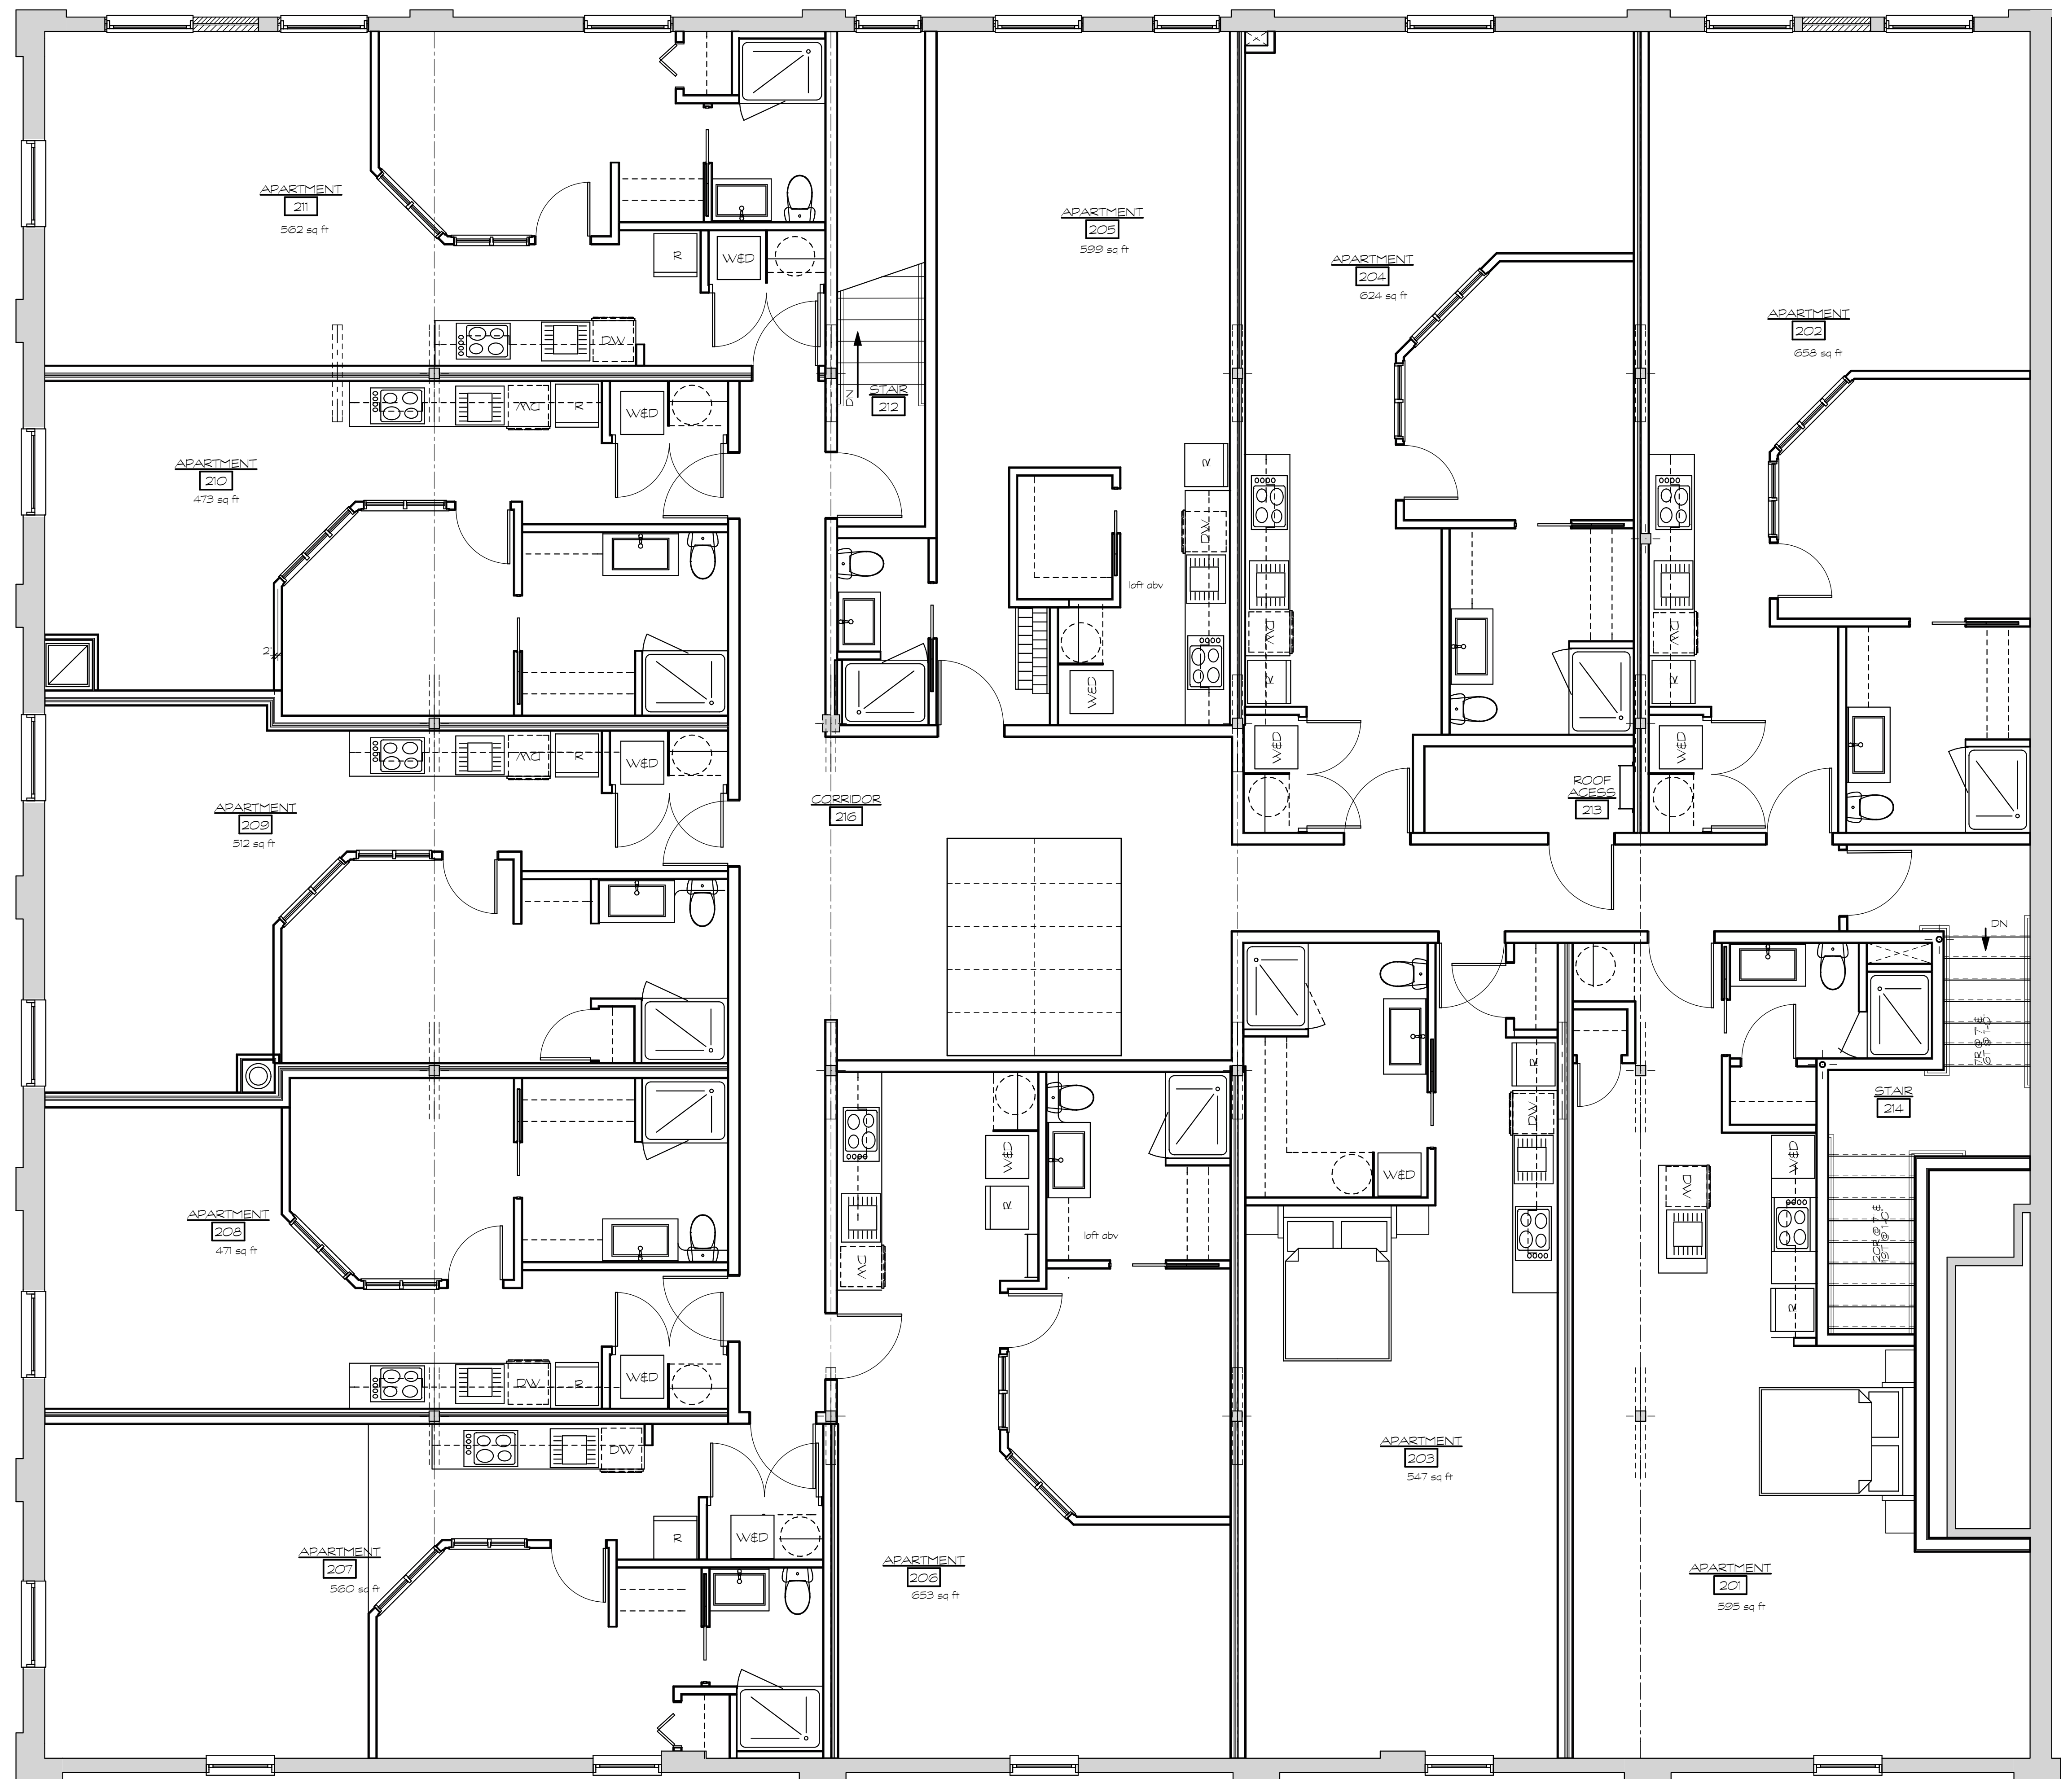

1 1ST FLR APARTMENT  
SCALE: 1/4" = 1'-0"

2 SECOND FLOOR  
SCALE: 1/4" = 1'-0"